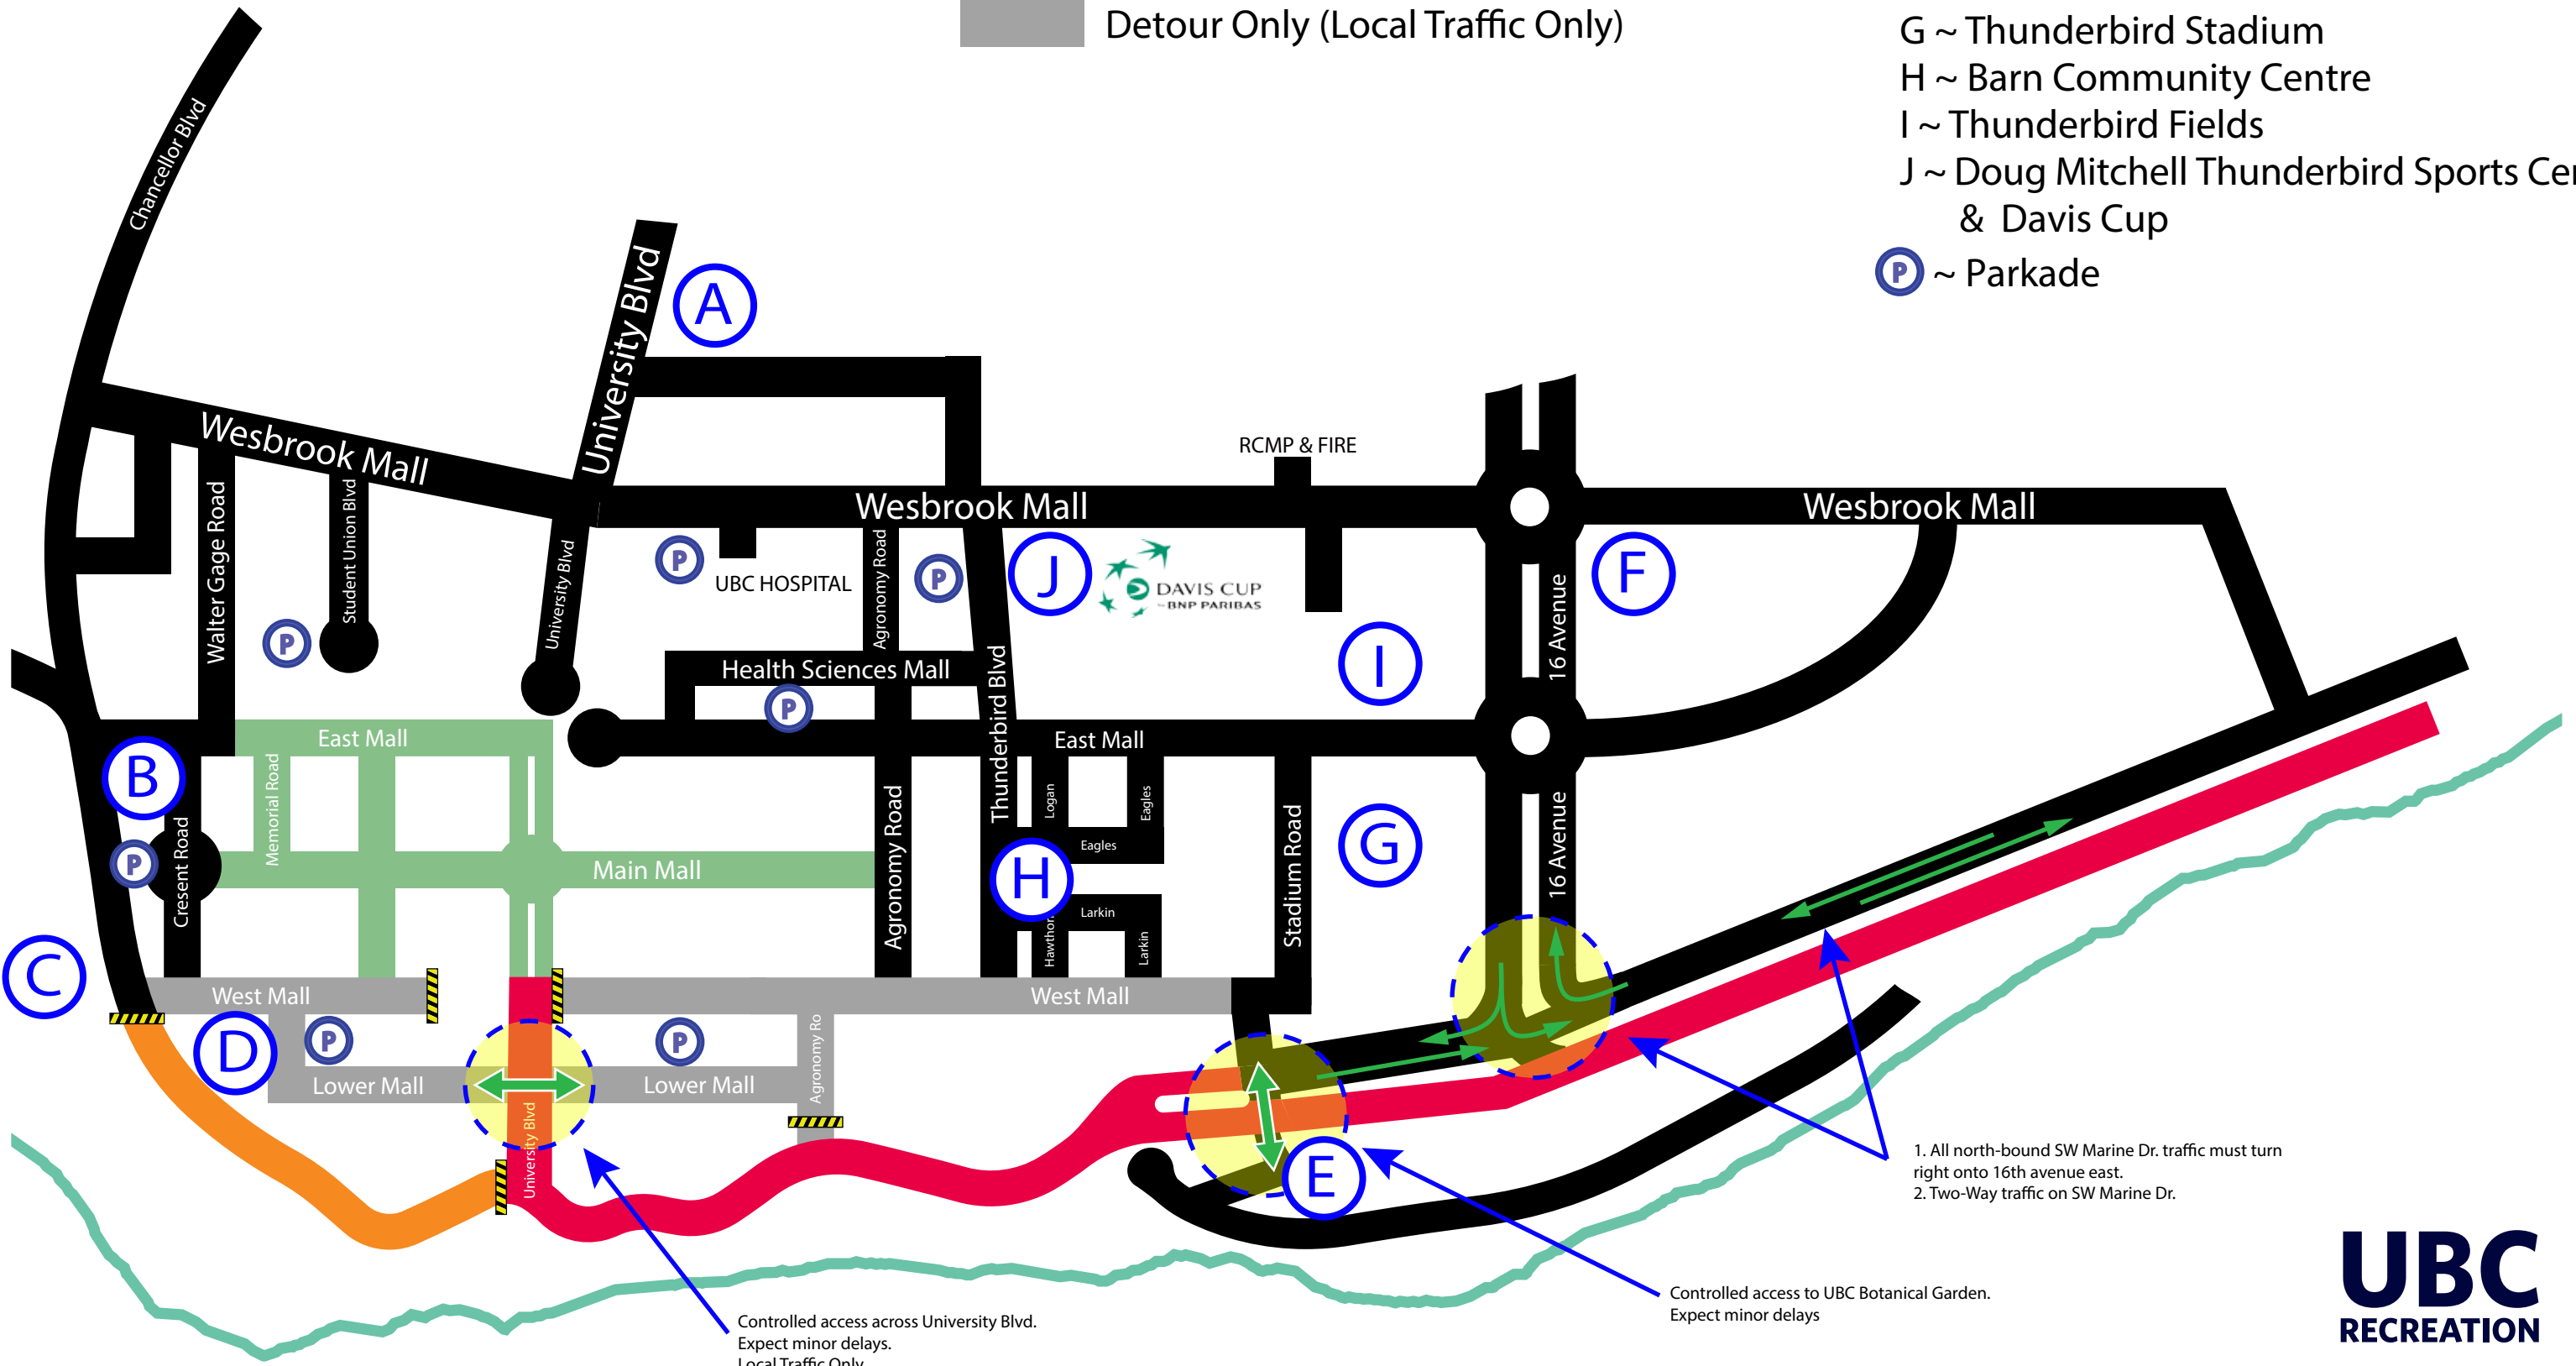

2015 UBC TRIDU
 ROAD CLOSURE MAP
 Effective Date : 3/7/2015
 Effective Time : 4am to 4pm

- Open
- Road Closed (Race Route/Emergency Only)
- Road Closed (Restricted Access - Local Only)
- Pedestrian Only (No Vehicles)
- Detour Only (Local Traffic Only)

- A ~ UBC Village
- B ~ Chan Centre
- C ~ Museum of Anthropology
- D ~ Nitobe Gardens
- E ~ UBC Botanical Garden
- F ~ Save on Foods
- G ~ Thunderbird Stadium
- H ~ Barn Community Centre
- I ~ Thunderbird Fields
- J ~ Doug Mitchell Thunderbird Sports Centre & Davis Cup
- ~ Parkade

1. All north-bound SW Marine Dr. traffic must turn right onto 16th avenue east.
2. Two-Way traffic on SW Marine Dr.

More Information? Please Contact ubctriathlon@rec.ubc.ca